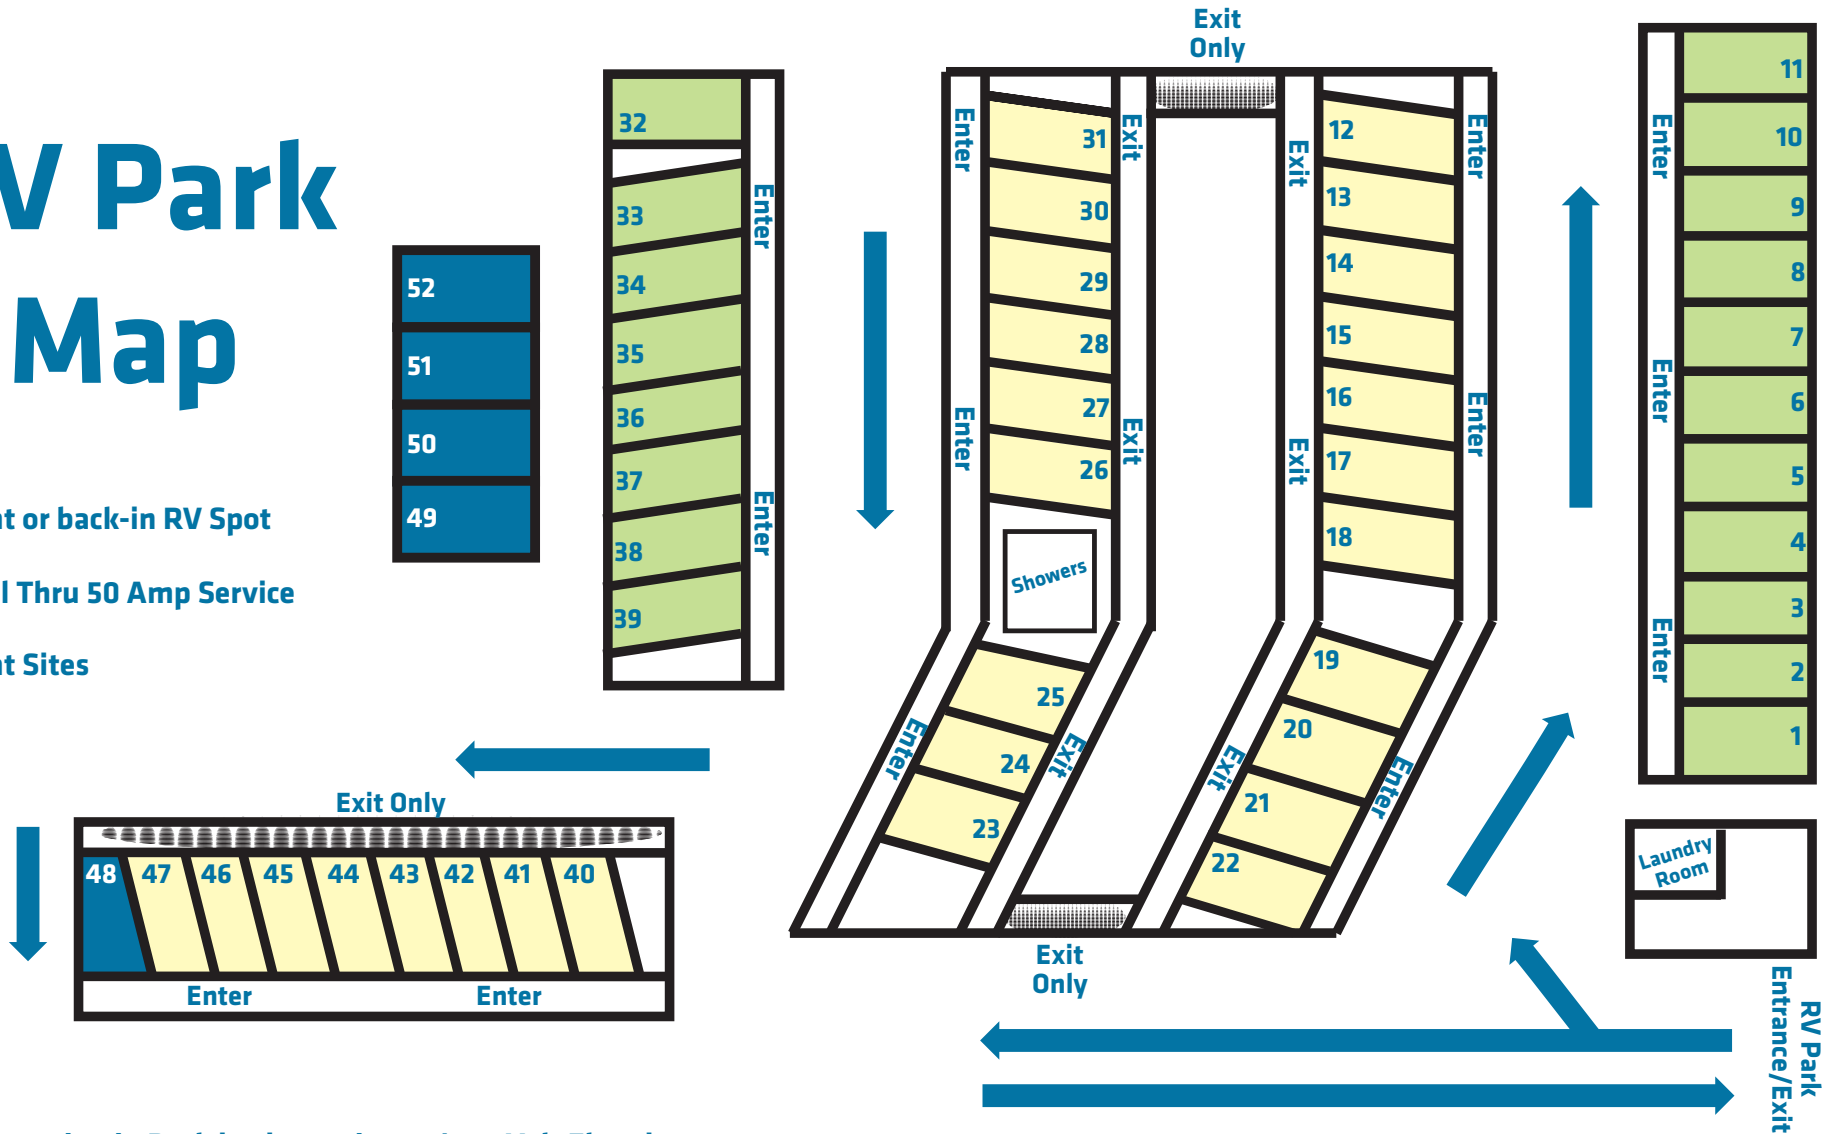

CASINO + HOTEL + ENTERTAINMENT

RV Park Map

- Tent or back-in RV Spot
- Pull Thru 50 Amp Service
- Tent Sites

Pull Thru Sites 40'-55' • Back in sites 20' • 120/240 Volt Electric